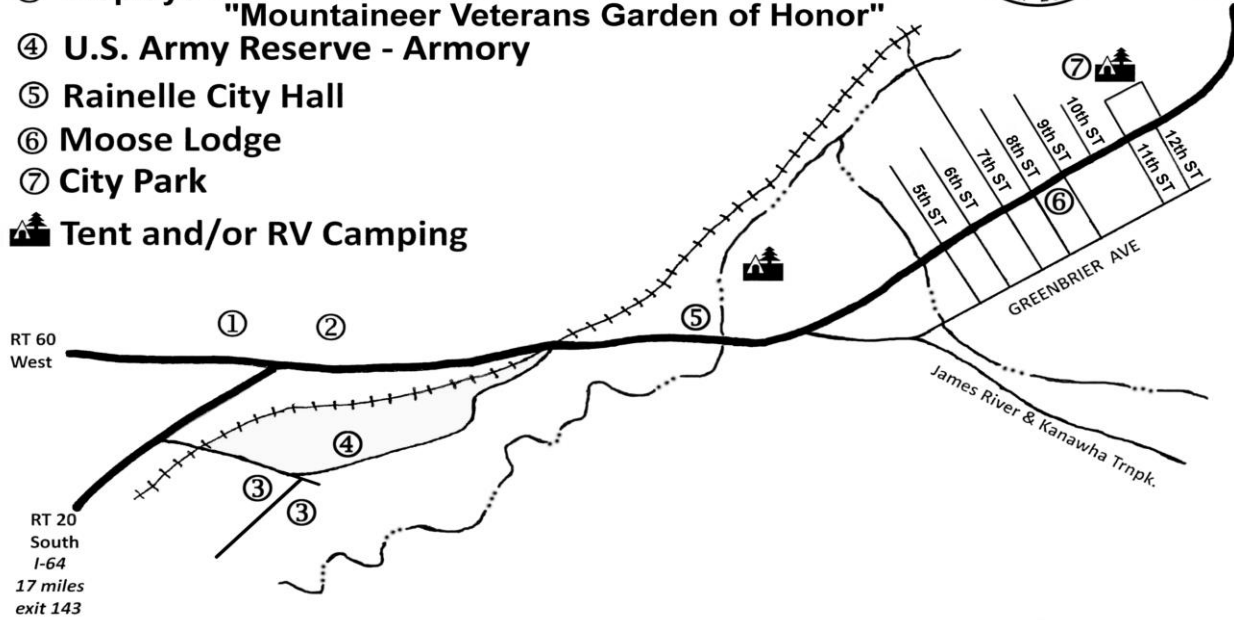

MAP LEGEND

- ① Rainelle School
- ② Methodist Church - Arts and Crafts Expo
- ③ Displays - "Through The Eyes" & "Mountaineer Veterans Garden of Honor"
- ④ U.S. Army Reserve - Armory
- ⑤ Rainelle City Hall
- ⑥ Moose Lodge
- ⑦ City Park
-  Tent and/or RV Camping

RT 60
East
I-64
14 miles
exit 156

RT 60
West

RT 20
South
I-64
17 miles
exit 143

GREENBRIER AVE
James River & Kanawha Trnkp.